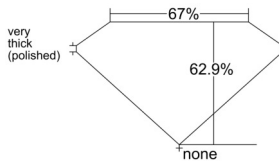

GIA®

FACSIMILE

GIA REPORT 1513067424

Verify this report at GIA.edu

GIA NATURAL DIAMOND DOSSIER®

December 26, 2024
GIA Report Number 1513067424
Shape and Cutting Style ..... **Cut-Cornered Rectangular Modified Brilliant**
Measurements ..... 6.19 x 4.47 x 2.81 mm

GRADING RESULTS

Carat Weight ..... 0.70 carat
Color Grade ..... H
Clarity Grade VS2

ADDITIONAL GRADING INFORMATION

Polish ..... Excellent
Symmetry ..... Excellent
Fluorescence ..... None
Clarity Characteristics ..... Crystal
Inscription(s): GIA 1513067424

PROPORTIONS

Profile not to actual proportions

GRADING SCALES

GIA COLOR SCALE		GIA CLARITY SCALE		
COLORLESS	D	VERY VERY SLIGHTLY INCLUDED	FLAWLESS	
	E		INTERNALLY FLAWLESS	
	F	VERY SLIGHTLY INCLUDED	VVS₁	
	G		VVS₂	
	NEAR COLORLESS	H	SLIGHTLY INCLUDED	VS₁
		I		VS₂
	FAINT	J	SLIGHTLY INCLUDED	SI₁
		K		SI₂
		L	INCLUDED	I₁
		M		I₂
VERT LIGHT		N	INCLUDED	I₃
		O		
		P		
		Q		
LIGHT	R			
	S			
	T			
	U			
	V			
	Z