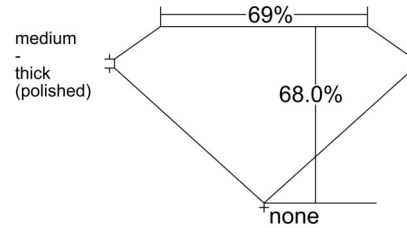

GIA NATURAL DIAMOND GRADING REPORT

December 27, 2024

GIA Report Number 1513078744

Shape and Cutting Style Cut-Cornered Rectangular
Modified Brilliant

Measurements 9.06 x 6.98 x 4.74 mm

GRADING RESULTS

Carat Weight 2.51 carat

Color Grade L

Clarity Grade SI1

ADDITIONAL GRADING INFORMATION

Polish Excellent

Symmetry Excellent

Fluorescence None

Inscription(s): GIA 1513078744

Comments: Additional twinning wisps, additional clouds, pinpoints and surface graining are not shown.

PROPORTIONS

Profile not to actual proportions

CLARITY CHARACTERISTICS

KEY TO SYMBOLS*

-  Twinning Wisp
-  Cloud
-  Crystal
-  Indented Natural

* Red symbols denote internal characteristics (inclusions). Green or black symbols denote external characteristics (blemishes). Diagram is an approximate representation of the diamond, and symbols shown indicate type, position, and approximate size of clarity characteristics. All clarity characteristics may not be shown. Details of finish are not shown.