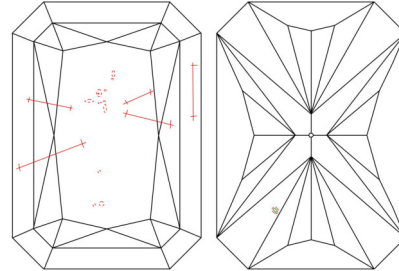

GIA NATURAL DIAMOND GRADING REPORT

December 27, 2024

GIA Report Number 1513078744

Shape and Cutting Style Cut-Cornered Rectangular
Modified Brilliant

Measurements 9.06 x 6.98 x 4.74 mm

GRADING RESULTS

Carat Weight 2.51 carat

PROPORTIONS

Profile not to actual proportions

CLARITY CHARACTERISTICS

KEY TO SYMBOLS*

-  Twinning Wisp
-  Cloud
-  Crystal
-  Indented Natural

* Red symbols denote internal characteristics (inclusions). Green or black symbols denote external characteristics (blemishes). Diagram is an approximate representation of the diamond, and symbols shown indicate type, position, and approximate size of clarity characteristics. All clarity characteristics may not be shown. Details of finish are not shown.