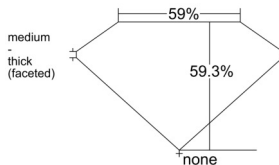

GIA®

FACSIMILE

GIA REPORT 1513084634

Verify this report at GIA.edu

GIA NATURAL DIAMOND DOSSIER®

December 27, 2024
GIA Report Number 1513084634
Shape and Cutting Style ..... Heart Brilliant
Measurements ..... 5.58 x 6.55 x 3.88 mm

GRADING RESULTS

Carat Weight ..... 0.83 carat
Color Grade ..... G
Clarity Grade VS2

ADDITIONAL GRADING INFORMATION

Polish ..... Excellent
Symmetry ..... Excellent
Fluorescence ..... None
Clarity Characteristics ..... Cloud, Crystal
Inscription(s): GIA 1513084634

PROPORTIONS

Profile not to actual proportions

GRADING SCALES

GIA COLOR SCALE		GIA CLARITY SCALE	
COLORLESS	D	VERY VERY SLIGHTLY INCLUDED	FLAWLESS
	E		INTERNALLY FLAWLESS
	F		VVS₁
	G		VVS₂
	H		VS₁
	I		VS₂
	J		SI₁
	K		SI₂
	L		I₁
	M		I₂
NEAR COLORLESS	N	SLIGHTLY INCLUDED	I₃
	O		
	P		
	Q		
FAINT	R		
	S		
	T		
	U		
VERT LIGHT	V		
	W		
	X		
	Y		
LIGHT	Z