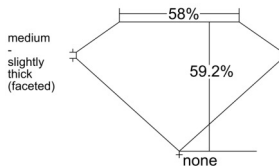

GIA®

FACSIMILE

GIA REPORT 1513102073

Verify this report at GIA.edu

GIA NATURAL DIAMOND DOSSIER®

December 31, 2024
GIA Report Number 1513102073
Shape and Cutting Style ..... Heart Brilliant
Measurements ..... 5.38 x 6.31 x 3.73 mm

GRADING RESULTS

Carat Weight ..... 0.72 carat
Color Grade ..... K
Clarity Grade VVS1

ADDITIONAL GRADING INFORMATION

Polish ..... Excellent
Symmetry ..... Excellent
Fluorescence ..... None
Clarity Characteristics ..... Cavity
Inscription(s): GIA 1513102073

PROPORTIONS

Profile not to actual proportions

GRADING SCALES

GIA COLOR SCALE		GIA CLARITY SCALE			
COLORLESS	D	VERY VERY SLIGHTLY INCLUDED	FLAWLESS		
	E		INTERNALLY FLAWLESS		
	F		VVS₁		
	G		VVS₂		
	NEAR COLORLESS	H	VERY SLIGHTLY INCLUDED	VS₁	
		I		VS₂	
		FAINT	J	SLIGHTLY INCLUDED	S₁
			K		S₂
	L		I₁		
	VERT LIGHT		M	INCLUDED	I₂
N			I₃		
O					
LIGHT		P			
		Q			
		R			
	S				
	T				
	Z