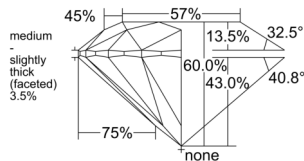

GIA®

FACSIMILE

GIA REPORT 1513104913

Verify this report at GIA.edu

GIA NATURAL DIAMOND DOSSIER®

December 31, 2024
GIA Report Number 1513104913
Shape and Cutting Style ..... Round Brilliant
Measurements ..... 3.69 - 3.72 x 2.22 mm

GRADING RESULTS

Carat Weight ..... 0.18 carat
Color Grade ..... E
Clarity Grade VVS1
Cut Grade ..... Excellent

ADDITIONAL GRADING INFORMATION

Polish ..... Excellent
Symmetry ..... Excellent
Fluorescence ..... Faint
Clarity Characteristics ..... Pinpoint
Inscription(s): GIA 1513104913

PROPORTIONS

Profile to actual proportions

GRADING SCALES

GIA COLOR SCALE

COLORLESS	D
	E
	F
	G
	H
	I
	J
NEAR COLORLESS	K
	L
FAIN	M
	N
	O
	P
VERY LIGHT	Q
	R
	S
	T
	U
	V
	W
	X
	Y
LIGHT	Z

GIA CLARITY SCALE

FLAWLESS	INTERNAL FLAWLESS	
		FLAWLESS
VERY VERY SLIGHTLY INCLUDED	VVS₁	
	VVS₂	
VERY SLIGHTLY INCLUDED	VS₁	
	VS₂	
SLIGHTLY INCLUDED	SI₁	
	SI₂	
INCLUDED	I₁	
	I₂	
	I₃	

GIA CUT SCALE

EXCELLENT	
	VERY GOOD
GOOD	
FAIR	
POOR