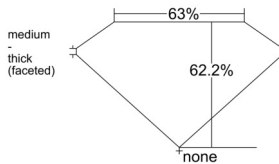

GIA®

FACSIMILE

GIA REPORT 1513144944

Verify this report at GIA.edu

GIA NATURAL DIAMOND DOSSIER®

January 06, 2025
GIA Report Number 1513144944
Shape and Cutting Style ..... Pear Brilliant
Measurements ..... 5.74 x 3.81 x 2.37 mm

GRADING RESULTS

Carat Weight ..... 0.30 carat
Color Grade ..... F
Clarity Grade VVS1

ADDITIONAL GRADING INFORMATION

Polish ..... Excellent
Symmetry ..... Excellent
Fluorescence ..... Medium Blue
Clarity Characteristics ..... Pinpoint, Feather
Inscription(s): GIA 1513144944

PROPORTIONS

Profile not to actual proportions

GRADING SCALES

GIA COLOR SCALE		GIA CLARITY SCALE	
COLORLESS	D	VERY VERY SLIGHTLY INCLUDED	FLAWLESS
	E		INTERNALLY FLAWLESS
	F		VVS₁
	G		VVS₂
	H		VS₁
	I		VS₂
	J		SI₁
	K		SI₂
	L		I₁
	M		I₂
NEAR COLORLESS	N	SLIGHTLY INCLUDED	I₃
	O		
	P		
	Q		
FAINT	R		
	S		
	T		
	U		
VERT LIGHT	V		
	W		
	X		
	Y		
LIGHT	Z