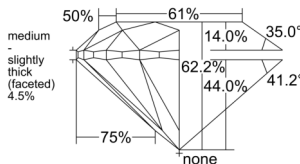

GIA®

FACSIMILE

GIA REPORT

1513169724

Verify this report at GIA.edu

GIA NATURAL DIAMOND DOSSIER®

January 09, 2025
GIA Report Number 1513169724
Shape and Cutting Style ..... Round Brilliant
Measurements ..... 5.34 - 5.38 x 3.33 mm

GRADING RESULTS

Carat Weight ..... 0.60 carat
Color Grade I
Clarity Grade VVS2
Cut Grade ..... Excellent

ADDITIONAL GRADING INFORMATION

Polish ..... Excellent
Symmetry ..... Excellent
Fluorescence ..... Medium Blue
Clarity Characteristics. Indented Natural, Pinpoint, Cloud, Natural
Inscription(s): GIA 1513169724

PROPORTIONS

Profile to actual proportions