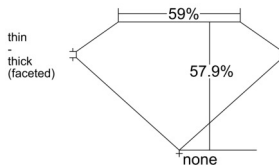

GIA®

FACSIMILE

GIA REPORT 1513183024

Verify this report at GIA.edu

GIA NATURAL DIAMOND DOSSIER®

January 10, 2025
GIA Report Number 1513183024
Shape and Cutting Style ..... Heart Brilliant
Measurements ..... 5.55 x 6.44 x 3.73 mm

GRADING RESULTS

Carat Weight ..... 0.75 carat
Color Grade ..... H
Clarity Grade VS2

ADDITIONAL GRADING INFORMATION

Polish ..... Excellent
Symmetry ..... Excellent
Fluorescence ..... None
Clarity Characteristics..... Crystal, Cloud, Feather, Cavity
Inscription(s): GIA 1513183024

PROPORTIONS

Profile not to actual proportions

GRADING SCALES

GIA COLOR SCALE		GIA CLARITY SCALE	
COLORLESS	D	VERY VERY SLIGHTLY INCLUDED	FLAWLESS
	E		INTERNALLY FLAWLESS
	F		VVS₁
	G		VVS₂
	H		VS₁
	I		VS₂
	J		SI₁
	K		SI₂
	L		I₁
	M		I₂
NEAR COLORLESS	N	SLIGHTLY INCLUDED	I₃
	O		
	P		
	Q		
FAINT	R		
	S		
	T		
	U		
VERT LIGHT	V		
	W		
	X		
	Y		
LIGHT	Z