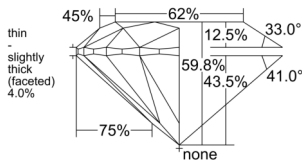

GIA®

FACSIMILE

GIA REPORT 1513183339

Verify this report at GIA.edu

GIA NATURAL DIAMOND DOSSIER®

January 13, 2025
GIA Report Number 1513183339
Shape and Cutting Style ..... Round Brilliant
Measurements ..... 4.32 - 4.35 x 2.60 mm

GRADING RESULTS

Carat Weight ..... 0.30 carat
Color Grade I
Clarity Grade VS1
Cut Grade ..... Excellent

ADDITIONAL GRADING INFORMATION

Polish ..... Excellent
Symmetry ..... Excellent
Fluorescence ..... None
Clarity Characteristics..... Needle, Indented Natural
Inscription(s): GIA 1513183339

PROPORTIONS

Profile to actual proportions

GRADING SCALES

GIA COLOR SCALE	GIA CLARITY SCALE	GIA CUT SCALE	
D	FLAWLESS	EXCELLENT	
E	INTERNALLY FLAWLESS		
F		VVS₁	VERY GOOD
G	VVS₂		
H	VS₁	GOOD	
I	VS₂		
J	SI₁	FAIR	
K	SI₂		
L	I₁	POOR	
M	I₂		
N	I₃		
O			
P			
Q			
R			
S			
T			
U			
V			
W			
X			
Y			
Z