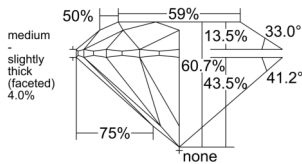

GIA®

FACSIMILE

GIA REPORT

1513186343

Verify this report at GIA.edu

GIA NATURAL DIAMOND DOSSIER®

January 13, 2025
GIA Report Number 1513186343
Shape and Cutting Style ..... Round Brilliant
Measurements ..... 5.12 - 5.16 x 3.12 mm

GRADING RESULTS

Carat Weight ..... 0.50 carat
Color Grade ..... D
Clarity Grade S11
Cut Grade ..... Excellent

ADDITIONAL GRADING INFORMATION

Polish ..... Excellent
Symmetry ..... Excellent
Fluorescence ..... None
Clarity Characteristics ..... Feather, Crystal
Inscription(s): GIA 1513186343

PROPORTIONS

Profile to actual proportions

GRADING SCALES

GIA COLOR SCALE

COLORESS	D
	E
	F
	G
	H
	I
	J
NEAR COLORESS	K
	L
FANIT	M
	N
	O
	P
	R
	S
	T
	U
	V
	W
	X
	Y
LIGHT	Z

GIA CLARITY SCALE

FLAWLESS	VERY VERY SLIGHTLY INCLUDED	VS₁	VS₂	SI₁	SI₂	I₁	I₂	I₃			
									VERY SLIGHTLY INCLUDED	SLIGHTLY INCLUDED	INCLUDED

GIA CUT SCALE

EXCELLENT
VERY GOOD
GOOD
FAIR
POOR