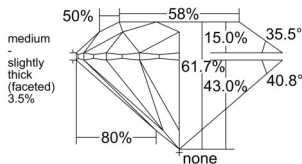

GIA®

FACSIMILE

GIA REPORT

1513206541

Verify this report at GIA.edu

GIA NATURAL DIAMOND DOSSIER®

January 23, 2025
GIA Report Number 1513206541
Shape and Cutting Style ..... Round Brilliant
Measurements ..... 3.81 - 3.83 x 2.36 mm

GRADING RESULTS

Carat Weight ..... 0.21 carat
Color Grade ..... G
Clarity Grade S11
Cut Grade ..... Very Good

ADDITIONAL GRADING INFORMATION

Polish ..... Good
Symmetry ..... Excellent
Fluorescence ..... Strong Blue
Clarity Characteristics ..... Feather, Cloud
Inscription(s): GIA 1513206541

PROPORTIONS

GRADING SCALES

GIA COLOR SCALE

COLORED	D
	E
	F
	G
	H
	I
	J
NEAR COLORLESS	K
	L
Faint	M
	N
	O
	P
Very Light	Q
	R
	S
	T
	U
	V
	W
	X
	Y
Light	Z

GIA CLARITY SCALE

FLAWLESS	VERY VERY SLIGHTLY INCLUDED	VVS₁	
			VVS₂
INTERNALLY FLAWLESS	VERY SLIGHTLY INCLUDED	VS₁	
		VS₂	
SLIGHTLY INCLUDED	INCLUDED	I₁	
		I₂	
		I₃	

GIA CUT SCALE

EXCELLENT	VERY GOOD	GOOD	FAIR	POOR