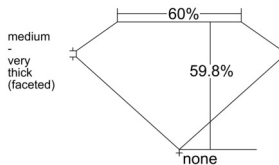

GIA®

FACSIMILE

GIA REPORT 1513208898

Verify this report at GIA.edu

GIA NATURAL DIAMOND DOSSIER®

January 16, 2025
GIA Report Number 1513208898
Shape and Cutting Style ..... Heart Brilliant
Measurements ..... 4.71 x 5.51 x 3.29 mm

GRADING RESULTS

Carat Weight ..... 0.50 carat
Color Grade I
Clarity Grade VS2

ADDITIONAL GRADING INFORMATION

Polish ..... Excellent
Symmetry ..... Very Good
Fluorescence ..... None
Clarity Characteristics ..... Cloud, Crystal
Inscription(s): GIA 1513208898

PROPORTIONS

Profile not to actual proportions

GRADING SCALES

GIA COLOR SCALE		GIA CLARITY SCALE			
COLORLESS	D	VERY VERY SLIGHTLY INCLUDED	FLAWLESS		
	E		INTERNALLY FLAWLESS		
	F	VERY SLIGHTLY INCLUDED	VVS₁		
	G		VVS₂		
	H		VS₁		
	NEAR COLORLESS	I	SLIGHTLY INCLUDED	VS₂	
		J		SI₁	
		FAINT	K	INCLUDED	SI₂
			L		I₁
			M		I₂
VERT LIGHT	N	LIGHT	I₃		
	O				
	P				
	Q				
	R				
	S