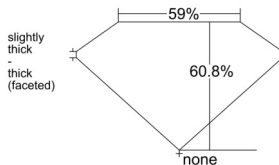

GIA®

FACSIMILE

GIA REPORT 1513208959

Verify this report at GIA.edu

GIA NATURAL DIAMOND DOSSIER®

January 15, 2025
GIA Report Number 1513208959
Shape and Cutting Style ..... Heart Brilliant
Measurements ..... 5.16 x 6.11 x 3.71 mm

GRADING RESULTS

Carat Weight ..... 0.70 carat
Color Grade ..... H
Clarity Grade S11

ADDITIONAL GRADING INFORMATION

Polish ..... Excellent
Symmetry ..... Very Good
Fluorescence ..... None
Clarity Characteristics..... Crystal, Cloud, Needle
Inscription(s): GIA 1513208959

PROPORTIONS

Profile not to actual proportions

GRADING SCALES

GIA COLOR SCALE		GIA CLARITY SCALE			
COLORLESS	D	VERY VERY SLIGHTLY INCLUDED	FLAWLESS		
	E		INTERNALLY FLAWLESS		
	F	VERY SLIGHTLY INCLUDED	VVS₁		
	G		VVS₂		
	H		VS₁		
	NEAR COLORLESS	I	SLIGHTLY INCLUDED	VS₂	
		J		S1₁	
		FAINT	K	INCLUDED	S1₂
			L		I₁
			M		I₂
VERT LIGHT	N	LIGHT	I₃		
	O				
	P				
	Q				
	R