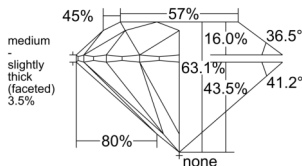

GIA®

FACSIMILE

GIA REPORT 1513221795

Verify this report at GIA.edu

GIA NATURAL DIAMOND DOSSIER®

January 16, 2025
GIA Report Number 1513221795
Shape and Cutting Style ..... Round Brilliant
Measurements ..... 4.91 - 4.94 x 3.11 mm

GRADING RESULTS

Carat Weight ..... 0.46 carat
Color Grade I
Clarity Grade SI2
Cut Grade ..... Excellent

ADDITIONAL GRADING INFORMATION

Polish ..... Excellent
Symmetry ..... Excellent
Fluorescence ..... Medium Blue
Clarity Characteristics ..... Crystal, Cloud
Inscription(s): GIA 1513221795

PROPORTIONS

Profile to actual proportions

GRADING SCALES

GIA COLOR SCALE

COLORLESS	D
	E
	F
	G
	H
	I
	J
NEAR COLORLESS	K
	L
FAIN	M
	N
	O
	P
VERY LIGHT	Q
	R
	S
	T
	U
	V
	W
	X
	Y
LIGHT	Z

GIA CLARITY SCALE

FLAWLESS	VERY VERY SLIGHTLY INCLUDED	I₁	
			I₂
INTERNALLY FLAWLESS	VERY SLIGHTLY INCLUDED	SI₁	
			SI₂
VVS₁	SLIGHTLY INCLUDED	I₁	
			I₂
VVS₂	INCLUDED	I₃	

GIA CUT SCALE

EXCELLENT	VERY GOOD	GOOD	FAIR	POOR