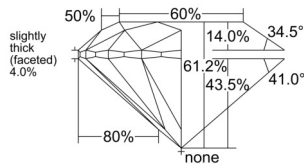

GIA®

FACSIMILE

GIA REPORT 1513225748

Verify this report at GIA.edu

GIA NATURAL DIAMOND DOSSIER®

January 17, 2025
GIA Report Number 1513225748
Shape and Cutting Style ..... Round Brilliant
Measurements ..... 6.17 - 6.21 x 3.79 mm

GRADING RESULTS

Carat Weight ..... 0.90 carat
Color Grade ..... E
Clarity Grade S11
Cut Grade ..... Excellent

ADDITIONAL GRADING INFORMATION

Polish ..... Excellent
Symmetry ..... Excellent
Fluorescence ..... None
Clarity Characteristics ..... Cloud, Feather
Inscription(s): GIA 1513225748

PROPORTIONS

Profile to actual proportions

GRADING SCALES

GIA COLOR SCALE

COLOURESS	D
	E
	F
	G
	H
	I
	J
NEAR COLOURESS	K
	L
FADING	M
	N
	O
	P
	Q
	R
	S
	T
	U
	V
	W
	X
	Y
	Z

GIA CLARITY SCALE

FLAWLESS	INTERNAL FLAWLESS	
		FLAWLESS
VERY VERY SLIGHTLY INCLUDED	VVS₁	
	VVS₂	
VERY SLIGHTLY INCLUDED	VS₁	
	VS₂	
SLIGHTLY INCLUDED	SI₁	
	SI₂	
INCLUDED	I₁	
	I₂	
	I₃	

GIA CUT SCALE

EXCELLENT
VERY GOOD
GOOD
FAIR
POOR