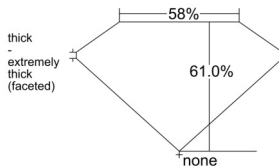

GIA®

FACSIMILE

GIA REPORT 1513234369

Verify this report at GIA.edu

GIA NATURAL DIAMOND DOSSIER®

January 17, 2025
GIA Report Number 1513234369
Shape and Cutting Style ..... Heart Brilliant
Measurements ..... 4.96 x 5.67 x 3.46 mm

GRADING RESULTS

Carat Weight ..... 0.60 carat
Color Grade ..... E
Clarity Grade VVS2

ADDITIONAL GRADING INFORMATION

Polish ..... Excellent
Symmetry ..... Excellent
Fluorescence ..... None
Clarity Characteristics ..... Pinpoint
Inscription(s): GIA 1513234369

PROPORTIONS

Profile not to actual proportions

GRADING SCALES

GIA COLOR SCALE		GIA CLARITY SCALE			
COLORLESS	D	VERY VERY SLIGHTLY INCLUDED	FLAWLESS		
	E		INTERNALLY FLAWLESS		
	F	VERY SLIGHTLY INCLUDED	VVS₁		
	G		VVS₂		
	H		VS₁		
	NEAR COLORLESS	I	SLIGHTLY INCLUDED	VS₂	
		J		SI₁	
		FAINT	K	INCLUDED	SI₂
			L		I₁
			M		I₂
VERT LIGHT	N	LIGHT	I₃		
	O				
	P				
	Q				
	R