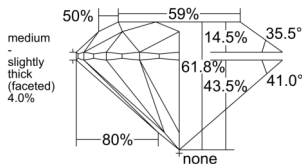

GIA®

FACSIMILE

GIA REPORT 1513235963

Verify this report at GIA.edu

GIA NATURAL DIAMOND DOSSIER®

January 17, 2025
GIA Report Number 1513235963
Shape and Cutting Style ..... Round Brilliant
Measurements ..... 4.95 - 4.97 x 3.07 mm

GRADING RESULTS

Carat Weight ..... 0.47 carat
Color Grade ..... J
Clarity Grade VS2
Cut Grade ..... Excellent

ADDITIONAL GRADING INFORMATION

Polish ..... Excellent
Symmetry ..... Excellent
Fluorescence ..... Faint
Clarity Characteristics ..... Crystal, Needle
Inscription(s): GIA 1513235963

PROPORTIONS

GRADING SCALES

GIA COLOR SCALE	GIA CLARITY SCALE	GIA CUT SCALE	
D	FLAWLESS	EXCELLENT	
E	INTERNALLY FLAWLESS		
F		VVS₁	VERY GOOD
G	VVS₂		
H	VS₁	GOOD	
I	VS₂		
J	SI₁	FAIR	
K	SI₂		
L	I₁	POOR	
M	I₂		
N	I₃		
O			
P			
Q			
R			
S			
T			
U			
V			
W			
X			
Y			
Z