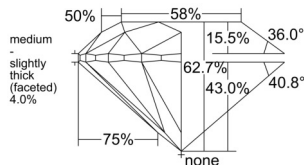

GIA®

FACSIMILE

GIA REPORT

1513238828

Verify this report at GIA.edu

GIA NATURAL DIAMOND DOSSIER®

January 20, 2025
GIA Report Number 1513238828
Shape and Cutting Style ..... Round Brilliant
Measurements ..... 4.66 - 4.68 x 2.93 mm

GRADING RESULTS

Carat Weight ..... 0.40 carat
Color Grade ..... E
Clarity Grade VS1
Cut Grade ..... Excellent

ADDITIONAL GRADING INFORMATION

Polish ..... Excellent
Symmetry ..... Excellent
Fluorescence ..... Medium Blue
Clarity Characteristics..... Cloud, Crystal, Feather, Pinpoint
Inscription(s): GIA 1513238828

PROPORTIONS

Profile to actual proportions

GRADING SCALES

GIA COLOR SCALE

COLORLESS	D
	E
	F
	G
	H
	I
	J
NEAR COLORLESS	K
	L
FAIN	M
	N
	O
	P
VERY LIGHT	Q
	R
	S
	T
	U
	V
	W
	X
	Y
LIGHT	Z

GIA CLARITY SCALE

FLAWLESS	INTERNAL FLAWLESS	
		FLAWLESS
VERY VERY SLIGHTLY INCLUDED	VVS₁	
	VVS₂	
VERY SLIGHTLY INCLUDED	VS₁	
	VS₂	
SLIGHTLY INCLUDED	SI₁	
	SI₂	
INCLUDED	I₁	
	I₂	
	I₃	

GIA CUT SCALE

EXCELLENT	
	VERY GOOD
GOOD	
FAIR	
POOR