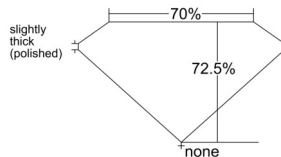

GIA®

FACSIMILE

GIA REPORT 1513247861

Verify this report at GIA.edu

GIA NATURAL DIAMOND DOSSIER®

January 21, 2025
GIA Report Number 1513247861
Shape and Cutting Style ..... Square Modified Brilliant
Measurements ..... 4.17 x 4.15 x 3.01 mm

GRADING RESULTS

Carat Weight ..... 0.46 carat
Color Grade ..... F
Clarity Grade SI1

ADDITIONAL GRADING INFORMATION

Polish ..... Excellent
Symmetry ..... Very Good
Fluorescence ..... None
Clarity Characteristics ..... Cloud, Crystal
Inscription(s): GIA 1513247861

PROPORTIONS

Profile not to actual proportions

GRADING SCALES

GIA COLOR SCALE		GIA CLARITY SCALE			
COLORLESS	D	VERY VERY SLIGHTLY INCLUDED	FLAWLESS		
	E		INTERNALLY FLAWLESS		
	F	VERY SLIGHTLY INCLUDED	VVS₁		
	G		VVS₂		
	H		VS₁		
	NEAR COLORLESS	I	SLIGHTLY INCLUDED	VS₂	
		J		SI₁	
		FAINT	K	INCLUDED	SI₂
			L		I₁
			M		I₂
VERT LIGHT	N	INCLUDED	I₃		
	O				
	P				
	Q				
	R				
LIGHT	S				
	T				
	U				
	V				
	W				
	X				
	Y				
	Z