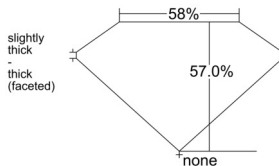

GIA®

FACSIMILE

GIA REPORT 1513265463

Verify this report at GIA.edu

GIA NATURAL DIAMOND DOSSIER®

January 22, 2025
GIA Report Number 1513265463
Shape and Cutting Style ..... Heart Brilliant
Measurements ..... 4.60 x 5.19 x 2.96 mm

GRADING RESULTS

Carat Weight ..... 0.40 carat
Color Grade ..... H
Clarity Grade VS1

ADDITIONAL GRADING INFORMATION

Polish ..... Excellent
Symmetry ..... Very Good
Fluorescence ..... None
Clarity Characteristics ..... Feather, Cloud, Needle
Inscription(s): GIA 1513265463

PROPORTIONS

Profile not to actual proportions

GRADING SCALES

GIA COLOR SCALE		GIA CLARITY SCALE			
COLORLESS	D	VERY VERY SLIGHTLY INCLUDED	FLAWLESS		
	E		INTERNALLY FLAWLESS		
	F	VERY SLIGHTLY INCLUDED	VS₁		
	G		VS₂		
	H		VS₁		
	NEAR COLORLESS	I	SLIGHTLY INCLUDED	VS₂	
		J		SI₁	
		FAINT	K	INCLUDED	SI₂
			L		I₁
			M		I₂
VERTICALLY LIGHT	N	LIGHT	I₃		
	O				
	P				
	Q				
	R