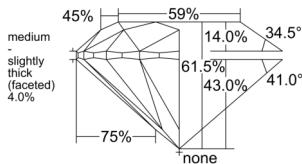

GIA®

FACSIMILE

GIA REPORT 1513265603

Verify this report at GIA.edu

GIA NATURAL DIAMOND DOSSIER®

January 24, 2025
GIA Report Number 1513265603
Shape and Cutting Style ..... Round Brilliant
Measurements ..... 4.33 - 4.36 x 2.67 mm

GRADING RESULTS

Carat Weight ..... 0.31 carat
Color Grade ..... K
Clarity Grade VS1
Cut Grade ..... Excellent

ADDITIONAL GRADING INFORMATION

Polish ..... Excellent
Symmetry ..... Excellent
Fluorescence ..... None
Clarity Characteristics ..... Feather, Pinpoint
Inscription(s): GIA 1513265603

PROPORTIONS

Profile to actual proportions

GRADING SCALES

GIA COLOR SCALE

COLORLESS	D
	E
	F
	G
	H
	I
	J
NEAR COLORLESS	K
	L
FAIN	M
	N
	O
	P
VERY LIGHT	Q
	R
	S
	T
	U
	V
	W
	X
	Y
LIGHT	Z

GIA CLARITY SCALE

FLAWLESS	INTERNAL FLAWLESS	EXCELLENT	
VERY VERY SLIGHTLY INCLUDED	VVS₁	VERY GOOD	
	VVS₂		
VERY SLIGHTLY INCLUDED	VS₁	GOOD	
	VS₂		
SLIGHTLY INCLUDED	SI₁	FAIR	
	SI₂		
INCLUDED	I₁	POOR	
	I₂		
	I₃