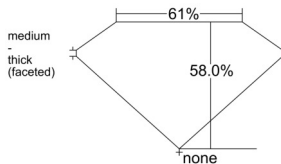

GIA®

FACSIMILE

GIA REPORT 1513280044

Verify this report at GIA.edu

GIA NATURAL DIAMOND DOSSIER®

January 24, 2025
GIA Report Number 1513280044
Shape and Cutting Style ..... Heart Brilliant
Measurements ..... 5.20 x 5.77 x 3.35 mm

GRADING RESULTS

Carat Weight ..... 0.55 carat
Color Grade ..... F
Clarity Grade VVS2

ADDITIONAL GRADING INFORMATION

Polish ..... Excellent
Symmetry ..... Excellent
Fluorescence ..... Medium Blue
Clarity Characteristics..... Pinpoint, Surface Graining
Inscription(s): GIA 1513280044

PROPORTIONS

Profile not to actual proportions

GRADING SCALES

GIA COLOR SCALE		GIA CLARITY SCALE	
COLORLESS	D	VERY VERY SLIGHTLY INCLUDED	FLAWLESS
	E		INTERNALLY FLAWLESS
	F		VVS₁
	G		VVS₂
	H		VS₁
	I		VS₂
	J		SI₁
	K		SI₂
	L		I₁
	M		I₂
NEAR COLORLESS	N	SLIGHTLY INCLUDED	I₃
	O		
	P		
	Q		
FAINT	R	INCLUDED	
	S		
	T		
	U		
VERT LIGHT	V		
	W		
	X		
	Y		
LIGHT	Z