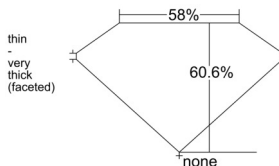

GIA®

FACSIMILE

GIA REPORT 1513380752

Verify this report at GIA.edu

GIA NATURAL DIAMOND DOSSIER®

February 07, 2025
GIA Report Number 1513380752
Shape and Cutting Style ..... Heart Brilliant
Measurements ..... 4.71 x 5.33 x 3.23 mm

GRADING RESULTS

Carat Weight ..... 0.46 carat
Color Grade ..... F
Clarity Grade SI1

ADDITIONAL GRADING INFORMATION

Polish ..... Excellent
Symmetry ..... Very Good
Fluorescence ..... None
Clarity Characteristics..... Crystal, Cloud, Feather
Inscription(s): GIA 1513380752

PROPORTIONS

Profile not to actual proportions

GRADING SCALES

GIA COLOR SCALE		GIA CLARITY SCALE	
COLORLESS	D	VERY VERY SLIGHTLY INCLUDED	FLAWLESS
	E		INTERNALLY FLAWLESS
	F		VVS₁
	G		VVS₂
	H		VS₁
	I		VS₂
	J		SI₁
	K		SI₂
	L		I₁
	M		I₂
NEAR COLORLESS	N	SLIGHTLY INCLUDED	I₃
	O		
	P		
	Q		
FAINT	R		
	S		
	T		
	U		
VERT LIGHT	V		
	W		
	X		
	Y		
LIGHT	Z