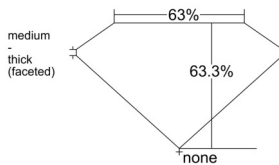

GIA®

FACSIMILE

GIA REPORT 1513439862

Verify this report at GIA.edu

GIA NATURAL DIAMOND DOSSIER®

February 14, 2025
GIA Report Number 1513439862
Shape and Cutting Style ..... Pear Brilliant
Measurements ..... 7.13 x 4.71 x 2.99 mm

GRADING RESULTS

Carat Weight ..... 0.60 carat
Color Grade ..... F
Clarity Grade VVS1

ADDITIONAL GRADING INFORMATION

Polish ..... Excellent
Symmetry ..... Excellent
Fluorescence ..... Medium Blue
Clarity Characteristics..... Pinpoint, Surface Graining
Inscription(s): GIA 1513439862

PROPORTIONS

Profile not to actual proportions

GRADING SCALES

GIA COLOR SCALE		GIA CLARITY SCALE			
COLORLESS	D	VERY VERY SLIGHTLY INCLUDED	FLAWLESS		
	E		INTERNALLY FLAWLESS		
	F		VVS₁		
	NEAR COLORLESS	G	VVS₂		
		H	VERY SLIGHTLY INCLUDED	VS₁	
		I		VS₂	
		FAINT	J	SLIGHTLY INCLUDED	S₁
			K		S₂
	L		I₁		
	LIGHT		M	INCLUDED	I₂
N			I₃		
O					
P					
Q					
R