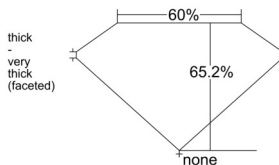

GIA®

FACSIMILE

GIA REPORT 1513482541

Verify this report at GIA.edu

GIA NATURAL DIAMOND DOSSIER®

February 20, 2025
GIA Report Number 1513482541
Shape and Cutting Style ..... Oval Brilliant
Measurements ..... 6.61 x 4.90 x 3.20 mm

GRADING RESULTS

Carat Weight ..... 0.70 carat
Color Grade I
Clarity Grade VVS2

ADDITIONAL GRADING INFORMATION

Polish ..... Excellent
Symmetry ..... Very Good
Fluorescence ..... None
Clarity Characteristics.. **Needle, Pinpoint, Cloud, Indented Natural**
Inscription(s): GIA 1513482541

PROPORTIONS

Profile not to actual proportions

GRADING SCALES

GIA COLOR SCALE		GIA CLARITY SCALE	
COLORLESS	D	VERY VERY SLIGHTLY INCLUDED	FLAWLESS
	E		INTERNALLY FLAWLESS
	F		VVS₁
	G		VVS₂
	H		VS₁
	I		VS₂
	J		SI₁
	K		SI₂
	L		I₁
	M		I₂
NEAR COLORLESS	N	SLIGHTLY INCLUDED	I₃
	O		
	P		
	Q		
FAINT	R		
	S		
	T		
	U		
VERT LIGHT	V		
	W		
	X		
	Y		
LIGHT	Z