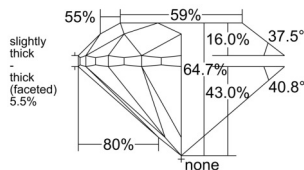

GIA®

FACSIMILE

GIA REPORT 1513485941

Verify this report at gia.edu

GIA NATURAL DIAMOND DOSSIER®

February 21, 2025

GIA Report Number 1513485941

Shape and Cutting Style ..... Round Brilliant

Measurements ..... 5.21 - 5.26 x 3.39 mm

GRADING RESULTS

Carat Weight ..... 0.60 carat

Color Grade ..... D

Clarity Grade VVS2

Cut Grade ..... Very Good

ADDITIONAL GRADING INFORMATION

Polish ..... Excellent

Symmetry ..... Very Good

Fluorescence ..... Medium Blue

Clarity Characteristics.. **Needle, Cloud, Pinpoint, Indented Natural**

Inscription(s): GIA 1513485941

PROPORTIONS

Profile to actual proportions

GRADING SCALES

GIA COLOR SCALE

COLOURESS	D
	E
	F
	G
	H
	I
	J
NEAR COLOURESS	K
	L
FADING	M
	N
	O
	P
VERY LIGHT	Q
	R
	S
	T
	U
	V
	W
	X
	Y
LIGHT	Z

GIA CLARITY SCALE

VERY VERY SLIGHTLY INCLUDED	FLAWLESS
	INTERNALLY FLAWLESS
VERY SLIGHTLY INCLUDED	VVS₁
	VVS₂
SLIGHTLY INCLUDED	VS₁
	VS₂
INCLUDED	SI₁
	SI₂
	I₁
	I₂
	I₃

GIA CUT SCALE

EXCELLENT
VERY GOOD
GOOD
FAIR
POOR