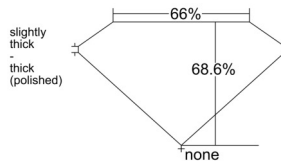

GIA®

FACSIMILE

GIA REPORT 1513574582

Verify this report at GIA.edu

GIA NATURAL DIAMOND DOSSIER®

March 07, 2025
GIA Report Number 1513574582
Shape and Cutting Style ..... Emerald Cut
Measurements ..... 5.19 x 3.77 x 2.59 mm

GRADING RESULTS

Carat Weight ..... 0.50 carat
Color Grade ..... D
Clarity Grade VS1

ADDITIONAL GRADING INFORMATION

Polish ..... Excellent
Symmetry ..... Very Good
Fluorescence ..... None
Clarity Characteristics..... Crystal, Needle, Cloud
Inscription(s): GIA 1513574582

PROPORTIONS

Profile not to actual proportions

GRADING SCALES

GIA COLOR SCALE		GIA CLARITY SCALE	
COLORLESS	D	VERY VERY SLIGHTLY INCLUDED	FLAWLESS
	E		INTERNALLY FLAWLESS
	F		VVS₁
	G		VVS₂
	H		VS₁
	I		VS₂
	J		SI₁
	K		SI₂
	L		I₁
	M		I₂
NEAR COLORLESS	N	SLIGHTLY INCLUDED	I₃
	O		
	P		
	Q		
FAINT	R		
	S		
	T		
	U		
VERT LIGHT	V		
	W		
	X		
	Y		
LIGHT	Z