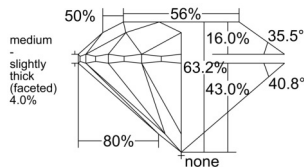

GIA®

FACSIMILE

GIA REPORT 1513630875

Verify this report at GIA.edu

GIA NATURAL DIAMOND DOSSIER®

March 13, 2025
GIA Report Number 1513630875
Shape and Cutting Style ..... Round Brilliant
Measurements ..... 5.61 - 5.65 x 3.56 mm

GRADING RESULTS

Carat Weight ..... 0.70 carat
Color Grade ..... H
Clarity Grade S11
Cut Grade ..... Excellent

ADDITIONAL GRADING INFORMATION

Polish ..... Excellent
Symmetry ..... Excellent
Fluorescence ..... Faint
Clarity Characteristics ..... Crystal
Inscription(s): GIA 1513630875

PROPORTIONS

Profile to actual proportions

GRADING SCALES

GIA COLOR SCALE

COLOREDNESS	D
	E
	F
	G
	H
	I
	J
NEAR COLORLESS	K
	L
FAINTE	M
	N
	O
	P
VERY LIGHT	Q
	R
	S
	T
	U
	V
	W
	X
	Y
LIGHT	Z

GIA CLARITY SCALE

FLAWLESS	VERY VERY SLIGHTLY INCLUDED	FLAWLESS	
			EXCELLENT
INTERNALLY FLAWLESS	VERY SLIGHTLY INCLUDED	VVS₁	
		VERY GOOD	
VVS₂	SLIGHTLY INCLUDED	VS₁	
		GOOD	
VS₂	SI₁		
SI₁	INCLUDED	SI₂	
		FAIR	
I₁	POOR		
I₂			
I₃			

GIA CUT SCALE

EXCELLENT
VERY GOOD
GOOD
FAIR
POOR