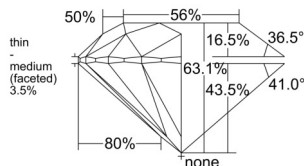

GIA®

FACSIMILE

GIA REPORT 1513679696

Verify this report at GIA.edu

GIA NATURAL DIAMOND DOSSIER®

March 21, 2025
GIA Report Number 1513679696
Shape and Cutting Style ..... Round Brilliant
Measurements ..... 5.16 - 5.20 x 3.27 mm

GRADING RESULTS

Carat Weight ..... 0.54 carat
Color Grade ..... G
Clarity Grade VVS1
Cut Grade ..... Excellent

ADDITIONAL GRADING INFORMATION

Polish ..... Excellent
Symmetry ..... Excellent
Fluorescence ..... None
Clarity Characteristics ..... Pinpoint, Feather
Inscription(s): GIA 1513679696

PROPORTIONS

GRADING SCALES

GIA COLOR SCALE

COLORLESS	D
	E
	F
	G
	H
	I
NEAR COLORLESS	J
	K
	L
FAIN	M
	N
	O
	P
VERY LIGHT	Q
	R
	S
	T
	U
	V
	W
	X
	Y
LIGHT	Z

GIA CLARITY SCALE

FLAWLESS	INTERNAL FLAWLESS	
		EXCELLENT
VERY VERY SLIGHTLY INCLUDED	VVS₁	
	VVS₂	
VERY SLIGHTLY INCLUDED	VS₁	
	VS₂	
SLIGHTLY INCLUDED	SI₁	
	SI₂	
INCLUDED	I₁	
	I₂	
	I₃	
POOR		

GIA CUT SCALE

EXCELLENT
VERY GOOD
GOOD
FAIR
POOR