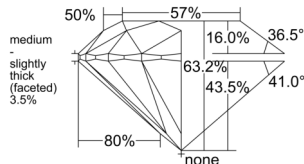

GIA®

FACSIMILE

GIA REPORT 1513701761

Verify this report at GIA.edu

GIA NATURAL DIAMOND DOSSIER®

March 25, 2025
GIA Report Number 1513701761
Shape and Cutting Style ..... Round Brilliant
Measurements ..... 4.83 - 4.89 x 3.07 mm

GRADING RESULTS

Carat Weight ..... 0.45 carat
Color Grade ..... E
Clarity Grade S11
Cut Grade ..... Very Good

ADDITIONAL GRADING INFORMATION

Polish ..... Very Good
Symmetry ..... Good
Fluorescence ..... Faint
Clarity Characteristics ..... Crystal, Cloud
Inscription(s): GIA 1513701761

PROPORTIONS

GRADING SCALES

GIA COLOR SCALE	GIA CLARITY SCALE	GIA CUT SCALE	
D	FLAWLESS	EXCELLENT	
E	INTERNALLY FLAWLESS		
F		VVS₁	VERY GOOD
G	VVS₂		
H	VS₁	GOOD	
I	VS₂		
J	S1₁	FAIR	
K	S1₂		
L	I₁	POOR	
M	I₂		
N	I₃		
O			
P			
Q			
R			
S			
T			
U			
V			
W			
X			
Y			
Z