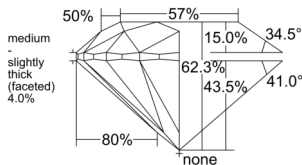

GIA®

FACSIMILE

GIA REPORT 1513734675

Verify this report at GIA.edu

GIA NATURAL DIAMOND DOSSIER®

April 17, 2025
GIA Report Number 1513734675
Shape and Cutting Style ..... Round Brilliant
Measurements ..... 5.46 - 5.48 x 3.41 mm

GRADING RESULTS

Carat Weight ..... 0.63 carat
Color Grade ..... D
Clarity Grade VVS1
Cut Grade ..... Excellent

ADDITIONAL GRADING INFORMATION

Polish ..... Excellent
Symmetry ..... Excellent
Fluorescence ..... Faint
Clarity Characteristics ..... Pinpoint, Feather
Inscription(s): GIA 1513734675

PROPORTIONS

GRADING SCALES

GIA COLOR SCALE	GIA CLARITY SCALE	GIA CUT SCALE
COLOURLESS	FLAWLESS	EXCELLENT
D	INTERNALLY FLAWLESS	
E	VVS₁	VERY GOOD
F		
G	VS₁	GOOD
H		
I	SI₁	FAIR
J		
K	I₁	POOR
L		
M	I₂	
N		
O	I₃	
P		
Q		
R		
S		
T		
U		
V		
W		
X		
Y		
Z