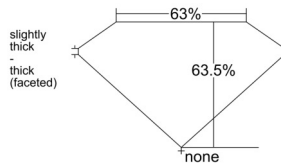

GIA®

FACSIMILE

GIA REPORT 1513778336

Verify this report at GIA.edu

GIA NATURAL DIAMOND DOSSIER®

April 01, 2025
GIA Report Number 1513778336
Shape and Cutting Style ..... Pear Brilliant
Measurements ..... 5.74 x 3.83 x 2.43 mm

GRADING RESULTS

Carat Weight ..... 0.32 carat
Color Grade ..... F
Clarity Grade VS1

ADDITIONAL GRADING INFORMATION

Polish ..... Excellent
Symmetry ..... Very Good
Fluorescence ..... None
Clarity Characteristics..... Crystal, Feather, Needle
Inscription(s): GIA 1513778336

PROPORTIONS

Profile not to actual proportions

GRADING SCALES

GIA COLOR SCALE		GIA CLARITY SCALE		
NEAR COLORLESS	D	VERY VERY SLIGHTLY INCLUDED	FLAWLESS	
	E		INTERNALLY FLAWLESS	
	F		VVS₁	
	FANT	G	VERY SLIGHTLY INCLUDED	VVS₂
		H		VS₁
		I	SLIGHTLY INCLUDED	VS₂
		J		SI₁
	LIGHT	K	INCLUDED	SI₂
		L		I₁
		M		I₂
N		EXCLUDED	I₃	
O				
P				
Q				
R				
S				
T				
U				
V				
W				
X				
Y				
Z