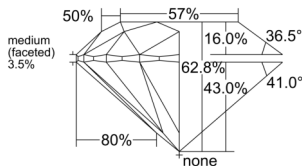

GIA®

FACSIMILE

GIA REPORT 1513781079

Verify this report at GIA.edu

GIA NATURAL DIAMOND DOSSIER®

April 02, 2025
GIA Report Number 1513781079
Shape and Cutting Style ..... Round Brilliant
Measurements ..... 4.62 - 4.64 x 2.91 mm

GRADING RESULTS

Carat Weight ..... 0.38 carat
Color Grade I
Clarity Grade VS1
Cut Grade ..... Excellent

ADDITIONAL GRADING INFORMATION

Polish ..... Excellent
Symmetry ..... Excellent
Fluorescence ..... None
Clarity Characteristics ..... Cloud
Inscription(s): GIA 1513781079

PROPORTIONS

Profile to actual proportions

GRADING SCALES

GIA COLOR SCALE	GIA CLARITY SCALE	GIA CUT SCALE	
D	FLAWLESS	EXCELLENT	
E	INTERNALLY FLAWLESS		
F		VVS₁	VERY GOOD
G	VVS₂		
H	VS₁	GOOD	
I	VS₂		
J	SI₁	FAIR	
K	SI₂		
L	I₁	POOR	
M	I₂		
N	I₃		
O			
P			
Q			
R			
S			
T			
U			
V			
W			
X			
Y			
Z