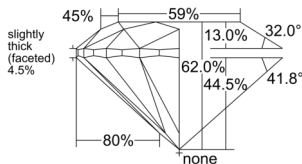

GIA®

FACSIMILE

GIA REPORT 1513852281

Verify this report at GIA.edu

GIA NATURAL DIAMOND DOSSIER®

April 10, 2025
GIA Report Number 1513852281
Shape and Cutting Style ..... Round Brilliant
Measurements ..... 5.09 - 5.13 x 3.17 mm

GRADING RESULTS

Carat Weight ..... 0.51 carat
Color Grade ..... D
Clarity Grade VVS1
Cut Grade ..... Excellent

ADDITIONAL GRADING INFORMATION

Polish ..... Excellent
Symmetry ..... Excellent
Fluorescence ..... None
Clarity Characteristics ..... Pinpoint
Inscription(s): GIA 1513852281

PROPORTIONS

Profile to actual proportions