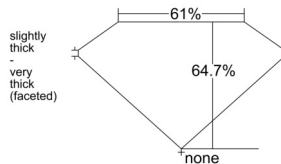

GIA®

FACSIMILE

GIA REPORT 1513857650

Verify this report at gia.edu

GIA NATURAL DIAMOND DOSSIER®

April 10, 2025
GIA Report Number 1513857650
Shape and Cutting Style ..... Oval Brilliant
Measurements ..... 6.70 x 5.08 x 3.29 mm

GRADING RESULTS

Carat Weight ..... 0.70 carat
Color Grade ..... F
Clarity Grade S11

ADDITIONAL GRADING INFORMATION

Polish ..... Excellent
Symmetry ..... Excellent
Fluorescence ..... None
Clarity Characteristics ..... Crystal, Cloud, Feather
Inscription(s): GIA 1513857650

PROPORTIONS

Profile not to actual proportions

GRADING SCALES

GIA COLOR SCALE		GIA CLARITY SCALE			
COLORLESS	D	VERY VERY SLIGHTLY INCLUDED	FLAWLESS		
	E		INTERNALLY FLAWLESS		
	F	VERY SLIGHTLY INCLUDED	VVS₁		
	G		VVS₂		
	H		VS₁		
	NEAR COLORLESS	I	SLIGHTLY INCLUDED	VS₂	
		J		S1₁	
		FAINT	K	INCLUDED	S1₂
			L		I₁
			M		I₂
VERT LIGHT	N	LIGHT	I₃		
	O				
	P				
	Q				
	R