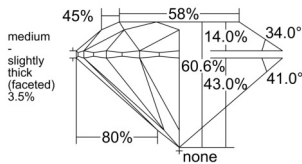

GIA®

FACSIMILE

GIA REPORT 1513882186

Verify this report at GIA.edu

GIA NATURAL DIAMOND DOSSIER®

April 15, 2025
GIA Report Number 1513882186
Shape and Cutting Style ..... Round Brilliant
Measurements ..... 3.74 - 3.75 x 2.27 mm

GRADING RESULTS

Carat Weight ..... 0.19 carat
Color Grade ..... D
Clarity Grade VS1
Cut Grade ..... Excellent

ADDITIONAL GRADING INFORMATION

Polish ..... Excellent
Symmetry ..... Excellent
Fluorescence ..... None
Clarity Characteristics ..... Crystal, Pinpoint
Inscription(s): GIA 1513882186

PROPORTIONS

GRADING SCALES

GIA COLOR SCALE

COLORESS	D
	E
	F
	G
	H
	I
	J
NEAR COLORESS	K
	L
FANIT	M
	N
	O
	P
	Q
VERY LIGHT	R
	S
	T
	U
	V
	W
	X
	Y
LIGHT	Z

GIA CLARITY SCALE

FLAWLESS	VERY VERY SLIGHTLY INCLUDED	VS₁	VS₂	VS₁	VS₂	SI₁	SI₂	I₁	I₂	I₃	
											FLAWLESS
INTERNALLY FLAWLESS	VERY SLIGHTLY INCLUDED	VVS₁	VVS₂	VS₁	VS₂	SI₁	SI₂	I₁	I₂	I₃	

GIA CUT SCALE

EXCELLENT
VERY GOOD
GOOD
FAIR
POOR