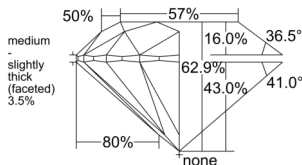

GIA®

FACSIMILE

GIA REPORT 1513936258

Verify this report at GIA.edu

GIA NATURAL DIAMOND DOSSIER®

April 22, 2025
GIA Report Number 1513936258
Shape and Cutting Style ..... Round Brilliant
Measurements ..... 5.40 - 5.43 x 3.40 mm

GRADING RESULTS

Carat Weight ..... 0.61 carat
Color Grade ..... E
Clarity Grade VVS1
Cut Grade ..... Excellent

ADDITIONAL GRADING INFORMATION

Polish ..... Excellent
Symmetry ..... Excellent
Fluorescence ..... Medium Blue
Clarity Characteristics ..... Pinpoint
Inscription(s): GIA 1513936258

PROPORTIONS

GRADING SCALES

GIA COLOR SCALE	GIA CLARITY SCALE	GIA CUT SCALE	
D	FLAWLESS	EXCELLENT	
E	INTERNALLY FLAWLESS		
F		VVS₁	VERY GOOD
G	VVS₂		
H	VS₁	GOOD	
I	VS₂		
J	SI₁	FAIR	
K	SI₂		
L	I₁	POOR	
M	I₂		
N	I₃		
O			
P			
Q			
R			
S			
T			
U			
V			
W			
X			
Y			
Z