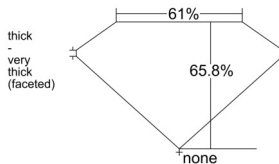

GIA®

FACSIMILE

GIA REPORT 1513963476

Verify this report at GIA.edu

GIA NATURAL DIAMOND DOSSIER®

April 23, 2025
GIA Report Number 1513963476
Shape and Cutting Style ..... Oval Brilliant
Measurements ..... 5.79 x 4.45 x 2.93 mm

GRADING RESULTS

Carat Weight ..... 0.50 carat
Color Grade ..... F
Clarity Grade S11

ADDITIONAL GRADING INFORMATION

Polish ..... Excellent
Symmetry ..... Very Good
Fluorescence ..... None
Clarity Characteristics ..... Crystal, Feather
Inscription(s): GIA 1513963476

PROPORTIONS

Profile not to actual proportions

GRADING SCALES

GIA COLOR SCALE		GIA CLARITY SCALE	
COLORLESS	D	VERY VERY SLIGHTLY INCLUDED	FLAWLESS
	E		INTERNALLY FLAWLESS
	F		VVS₁
	G		VVS₂
	H		VS₁
	I		VS₂
	J		S1₁
	K		S1₂
	L		I₁
	M		I₂
NEAR COLORLESS	N	SLIGHTLY INCLUDED	I₃
	O		
	P		
	Q		
FAINT	R		
	S		
	T		
	U		
VERT LIGHT	V		
	W		
	X		
	Y		
LIGHT	Z