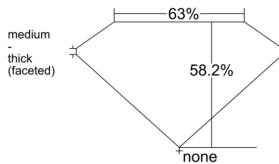

GIA®

FACSIMILE

GIA REPORT 1513987571

Verify this report at GIA.edu

GIA NATURAL DIAMOND DOSSIER®

April 26, 2025
GIA Report Number 1513987571
Shape and Cutting Style ..... Pear Brilliant
Measurements ..... 6.57 x 3.81 x 2.22 mm

GRADING RESULTS

Carat Weight ..... 0.32 carat
Color Grade ..... D
Clarity Grade VS1

ADDITIONAL GRADING INFORMATION

Polish ..... Excellent
Symmetry ..... Very Good
Fluorescence ..... None
Clarity Characteristics ..... Crystal, Pinpoint
Inscription(s): GIA 1513987571

PROPORTIONS

Profile not to actual proportions

GRADING SCALES

GIA COLOR SCALE		GIA CLARITY SCALE	
COLORLESS	D	VERY VERY SLIGHTLY INCLUDED	FLAWLESS
	E		INTERNALLY FLAWLESS
	F		VVS₁
	G		VVS₂
	H		VS₁
	I		VS₂
	J		SI₁
	K		SI₂
	L		I₁
	M		I₂
NEAR COLORLESS	N	SLIGHTLY INCLUDED	I₃
	O		
	P		
	Q		
FAINT	R		
	S		
	T		
	U		
VERY LIGHT	V		
	W		
	X		
	Y		
LIGHT	Z