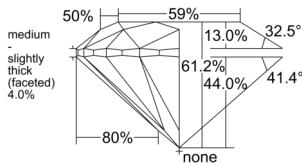

GIA®

FACSIMILE

GIA REPORT

1515038441

Verify this report at GIA.edu

GIA NATURAL DIAMOND DOSSIER®

December 20, 2024
GIA Report Number 1515038441
Shape and Cutting Style ..... Round Brilliant
Measurements ..... 4.92 - 4.96 x 3.02 mm

GRADING RESULTS

Carat Weight ..... 0.45 carat
Color Grade ..... D
Clarity Grade VVS1
Cut Grade ..... Excellent

ADDITIONAL GRADING INFORMATION

Polish ..... Excellent
Symmetry ..... Excellent
Fluorescence ..... None
Clarity Characteristics..... Pinpoint, Internal Graining, Feather
Inscription(s): GIA 1515038441

PROPORTIONS

Profile to actual proportions

GRADING SCALES

GIA COLOR SCALE

COLORED	D
	E
	F
	G
	H
	I
	J
NEAR COLORLESS	K
	L
Faint	M
	N
	O
	P
	Q
	R
	S
	T
	U
	V
	W
	X
	Y
Light	Z

GIA CLARITY SCALE

VERY VERY SLIGHTLY INCLUDED	FLAWLESS
	INTERNALLY FLAWLESS
VERY SLIGHTLY INCLUDED	VVS₁
	VVS₂
SLIGHTLY INCLUDED	VS₁
	VS₂
INCLUDED	SI₁
	SI₂
	I₁
	I₂
	I₃

GIA CUT SCALE

EXCELLENT
VERY GOOD
GOOD
FAIR
POOR