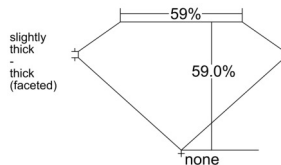

GIA®

FACSIMILE

GIA REPORT 1515049477

Verify this report at GIA.edu

GIA NATURAL DIAMOND DOSSIER®

December 24, 2024
GIA Report Number 1515049477
Shape and Cutting Style ..... Heart Brilliant
Measurements ..... 4.21 x 4.81 x 2.83 mm

GRADING RESULTS

Carat Weight ..... 0.34 carat
Color Grade ..... E
Clarity Grade VVS1

ADDITIONAL GRADING INFORMATION

Polish ..... Excellent
Symmetry ..... Excellent
Fluorescence ..... None
Clarity Characteristics ..... Pinpoint, Cloud, Feather
Inscription(s): GIA 1515049477

PROPORTIONS

Profile not to actual proportions

GRADING SCALES

GIA COLOR SCALE		GIA CLARITY SCALE	
COLORLESS	D	VERY VERY SLIGHTLY INCLUDED	FLAWLESS
	E		INTERNALLY FLAWLESS
	F		VVS₁
	G		VVS₂
	H		VS₁
	I		VS₂
	J		SI₁
	K		SI₂
	L		I₁
	M		I₂
NEAR COLORLESS	N	SLIGHTLY INCLUDED	I₃
	O		
	P		
	Q		
FAINT	R		
	S		
	T		
	U		
VERT LIGHT	V		
	W		
	X		
	Y		
LIGHT	Z