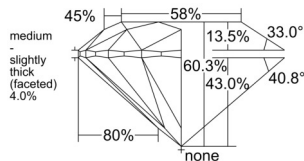

GIA®

FACSIMILE

GIA REPORT

1515074944

Verify this report at GIA.edu

GIA NATURAL DIAMOND DOSSIER®

December 26, 2024
GIA Report Number 1515074944
Shape and Cutting Style ..... Round Brilliant
Measurements ..... 4.22 - 4.25 x 2.55 mm

GRADING RESULTS

Carat Weight ..... 0.28 carat
Color Grade ..... G
Clarity Grade VVS1
Cut Grade ..... Excellent

ADDITIONAL GRADING INFORMATION

Polish ..... Excellent
Symmetry ..... Excellent
Fluorescence ..... None
Clarity Characteristics ..... Pinpoint
Inscription(s): GIA 1515074944

PROPORTIONS

Profile to actual proportions

GRADING SCALES

GIA COLOR SCALE

COLORLESS	D
	E
	F
	G
	H
	I
	J
NEAR COLORLESS	K
	L
FAINT	M
	N
	O
	P
VERY LIGHT	Q
	R
	S
	T
	U
	V
LIGHT	W
	X
	Y
	Z

GIA CLARITY SCALE

FLAWLESS	INTERNAL FLAWLESS	
VERY VERY SLIGHTLY INCLUDED	VVS₁	
	VVS₂	
VERY SLIGHTLY INCLUDED	VS₁	
	VS₂	
SLIGHTLY INCLUDED	SI₁	
	SI₂	
INCLUDED	I₁	
	I₂	
	I₃	

GIA CUT SCALE

EXCELLENT	
VERY GOOD	
GOOD	
FAIR	
POOR