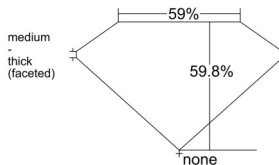

GIA®

FACSIMILE

GIA REPORT 1515096509

Verify this report at GIA.edu

GIA NATURAL DIAMOND DOSSIER®

December 30, 2024
GIA Report Number 1515096509
Shape and Cutting Style ..... Heart Brilliant
Measurements ..... 5.64 x 6.34 x 3.79 mm

GRADING RESULTS

Carat Weight ..... 0.81 carat
Color Grade I
Clarity Grade SI1

ADDITIONAL GRADING INFORMATION

Polish ..... Excellent
Symmetry ..... Excellent
Fluorescence ..... None
Clarity Characteristics ..... Knot
Inscription(s): GIA 1515096509

PROPORTIONS

Profile not to actual proportions

GRADING SCALES

GIA COLOR SCALE		GIA CLARITY SCALE			
COLORLESS	D	VERY VERY SLIGHTLY INCLUDED	FLAWLESS		
	E		INTERNALLY FLAWLESS		
	F	VERY SLIGHTLY INCLUDED	VVS₁		
	G		VVS₂		
	H		VS₁		
	NEAR COLORLESS	I	SLIGHTLY INCLUDED	VS₂	
		J		SI₁	
		FAINT	K	INCLUDED	SI₂
			L		I₁
			M		I₂
VERTICALLY LIGHT	N	LIGHT	I₃		
	O				
	P				
	Q				
	R