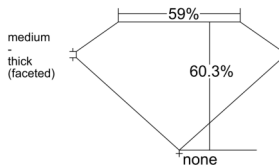

GIA®

FACSIMILE

GIA REPORT 1515114182

Verify this report at GIA.edu

GIA NATURAL DIAMOND DOSSIER®

January 02, 2025
GIA Report Number 1515114182
Shape and Cutting Style ..... Oval Brilliant
Measurements ..... 7.44 x 4.85 x 2.93 mm

GRADING RESULTS

Carat Weight ..... 0.70 carat
Color Grade ..... D
Clarity Grade VS2

ADDITIONAL GRADING INFORMATION

Polish ..... Excellent
Symmetry ..... Very Good
Fluorescence ..... None
Clarity Characteristics ..... Cloud, Feather, Crystal
Inscription(s): GIA 1515114182

PROPORTIONS

Profile not to actual proportions

GRADING SCALES

GIA COLOR SCALE		GIA CLARITY SCALE	
COLORLESS	D	VERY VERY SLIGHTLY INCLUDED	FLAWLESS
	E		INTERNALLY FLAWLESS
	F		VVS₁
	G		VVS₂
	H		VS₁
	I		VS₂
	J		SI₁
	K		SI₂
	L		I₁
	M		I₂
NEAR COLORLESS	N	SLIGHTLY INCLUDED	I₃
	O		
	P		
	Q		
FAINT	R		
	S		
	T		
	U		
VERT LIGHT	V		
	W		
	X		
	Y		
LIGHT	Z