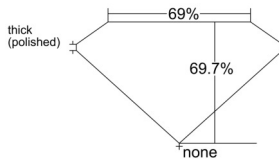

GIA®

FACSIMILE

GIA REPORT 1515117978

Verify this report at GIA.edu

GIA NATURAL DIAMOND DOSSIER®

January 07, 2025
GIA Report Number 1515117978
Shape and Cutting Style ..... Square Modified Brilliant
Measurements ..... 4.39 x 4.39 x 3.06 mm

GRADING RESULTS

Carat Weight ..... 0.50 carat
Color Grade ..... F
Clarity Grade VS2

ADDITIONAL GRADING INFORMATION

Polish ..... Excellent
Symmetry ..... Very Good
Fluorescence ..... None
Clarity Characteristics ..... Crystal
Inscription(s): GIA 1515117978

PROPORTIONS

Profile not to actual proportions

GRADING SCALES

GIA COLOR SCALE		GIA CLARITY SCALE			
COLORLESS	D	VERY VERY SLIGHTLY INCLUDED	FLAWLESS		
	E		INTERNALLY FLAWLESS		
	F		VVS₁		
	NEAR COLORLESS	G	VERY SLIGHTLY INCLUDED	VVS₂	
		H		VS₁	
		FAINT	I	SLIGHTLY INCLUDED	VS₂
			J		SI₁
	K		SI₂		
	LIGHT		L	INCLUDED	I₁
			M		I₂
N			I₃		
O					
P					
Q					
R