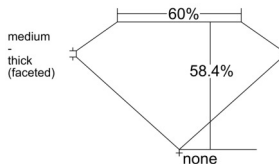

GIA®

FACSIMILE

GIA REPORT 1515118273

Verify this report at GIA.edu

GIA NATURAL DIAMOND DOSSIER®

January 02, 2025
GIA Report Number 1515118273
Shape and Cutting Style ..... Heart Brilliant
Measurements ..... 5.68 x 6.53 x 3.82 mm

GRADING RESULTS

Carat Weight ..... 0.81 carat
Color Grade ..... E
Clarity Grade VS1

ADDITIONAL GRADING INFORMATION

Polish ..... Excellent
Symmetry ..... Excellent
Fluorescence ..... None
Clarity Characteristics..... Crystal, Feather, Needle, Cloud
Inscription(s): GIA 1515118273

PROPORTIONS

Profile not to actual proportions

GRADING SCALES

GIA COLOR SCALE		GIA CLARITY SCALE			
COLORLESS	D	VERY VERY SLIGHTLY INCLUDED	FLAWLESS		
	E		INTERNALLY FLAWLESS		
	F		VVS₁		
	G				
	NEAR COLORLESS		H	VVS₂	
			I		
	FAINT		J	VS₁	
			K		
			L		
			VERY SLIGHTLY INCLUDED	M	VS₂
N					
SLIGHTLY INCLUDED		O	SI₁		
	P				
	INCLUDED	Q	SI₂		
		R			
LIGHT	S	I₁			
	T				
	U	I₂			
	V				
	W	I₃			
	X				
Y					
Z