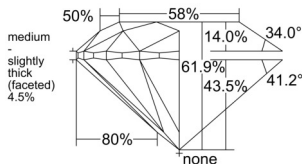

GIA®

FACSIMILE

GIA REPORT 1515126567

Verify this report at GIA.edu

GIA NATURAL DIAMOND DOSSIER®

January 02, 2025
GIA Report Number 1515126567
Shape and Cutting Style ..... Round Brilliant
Measurements ..... 4.30 - 4.33 x 2.67 mm

GRADING RESULTS

Carat Weight ..... 0.30 carat
Color Grade ..... G
Clarity Grade S11
Cut Grade ..... Excellent

ADDITIONAL GRADING INFORMATION

Polish ..... Excellent
Symmetry ..... Excellent
Fluorescence ..... None
Clarity Characteristics..... Cloud, Feather, Crystal
Inscription(s): GIA 1515126567

PROPORTIONS

Profile to actual proportions