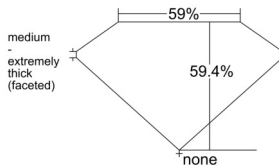

GIA®

FACSIMILE

GIA REPORT 1515130681

Verify this report at GIA.edu

GIA NATURAL DIAMOND DOSSIER®

January 06, 2025
GIA Report Number 1515130681
Shape and Cutting Style ..... Heart Brilliant
Measurements ..... 5.56 x 6.48 x 3.85 mm

GRADING RESULTS

Carat Weight ..... 0.81 carat
Color Grade I
Clarity Grade VS2

ADDITIONAL GRADING INFORMATION

Polish ..... Excellent
Symmetry ..... Very Good
Fluorescence ..... None
Clarity Characteristics ..... Crystal, Cloud, Feather
Inscription(s): GIA 1515130681

PROPORTIONS

Profile not to actual proportions

GRADING SCALES

GIA COLOR SCALE		GIA CLARITY SCALE			
COLORLESS	D	VERY VERY SLIGHTLY INCLUDED	FLAWLESS		
	E		INTERNALLY FLAWLESS		
	F		VVS₁		
	G		VVS₂		
	NEAR COLORLESS		H	VERY SLIGHTLY INCLUDED	VS₁
			I		VS₂
	FANT		J	SLIGHTLY INCLUDED	S₁
			K		S₂
			L		I₁
			M		I₂
VERT LIGHT		N	INCLUDED		I₃
		O			
		P			
		Q			
LIGHT		R			
		S			
	T				
	U				
	V				
	W				
	X				
	Y				
	Z