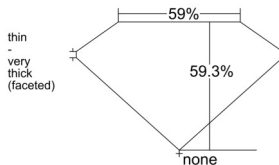

GIA®

FACSIMILE

GIA REPORT 1515131811

Verify this report at GIA.edu

GIA NATURAL DIAMOND DOSSIER®

January 06, 2025
GIA Report Number 1515131811
Shape and Cutting Style ..... Heart Brilliant
Measurements ..... 5.34 x 6.23 x 3.69 mm

GRADING RESULTS

Carat Weight ..... 0.70 carat
Color Grade ..... H
Clarity Grade VS1

ADDITIONAL GRADING INFORMATION

Polish ..... Excellent
Symmetry ..... Excellent
Fluorescence ..... None
Clarity Characteristics..... Crystal, Feather, Pinpoint, Cloud
Inscription(s): GIA 1515131811

PROPORTIONS

Profile not to actual proportions

GRADING SCALES

GIA COLOR SCALE		GIA CLARITY SCALE	
COLORLESS	D	VERY VERY SLIGHTLY INCLUDED	FLAWLESS
	E		INTERNALLY FLAWLESS
	F		VVS₁
	G		VVS₂
	H		VS₁
	I		VS₂
	J		SI₁
	K		SI₂
	L		I₁
	M		I₂
NEAR COLORLESS	N	SLIGHTLY INCLUDED	I₃
	O		
	P		
	Q		
FAINT	R		
	S		
	T		
	U		
VERT LIGHT	V		
	W		
	X		
	Y		
LIGHT	Z