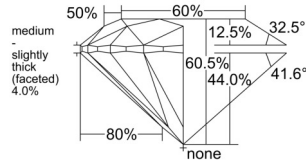

GIA®

FACSIMILE

GIA REPORT

1515146544

Verify this report at GIA.edu

GIA NATURAL DIAMOND DOSSIER®

January 07, 2025
GIA Report Number 1515146544
Shape and Cutting Style ..... Round Brilliant
Measurements ..... 3.68 - 3.70 x 2.24 mm

GRADING RESULTS

Carat Weight ..... 0.18 carat
Color Grade ..... D
Clarity Grade S11
Cut Grade ..... Excellent

ADDITIONAL GRADING INFORMATION

Polish ..... Excellent
Symmetry ..... Excellent
Fluorescence ..... None
Clarity Characteristics ..... Crystal, Feather
Inscription(s): GIA 1515146544

PROPORTIONS

Profile to actual proportions